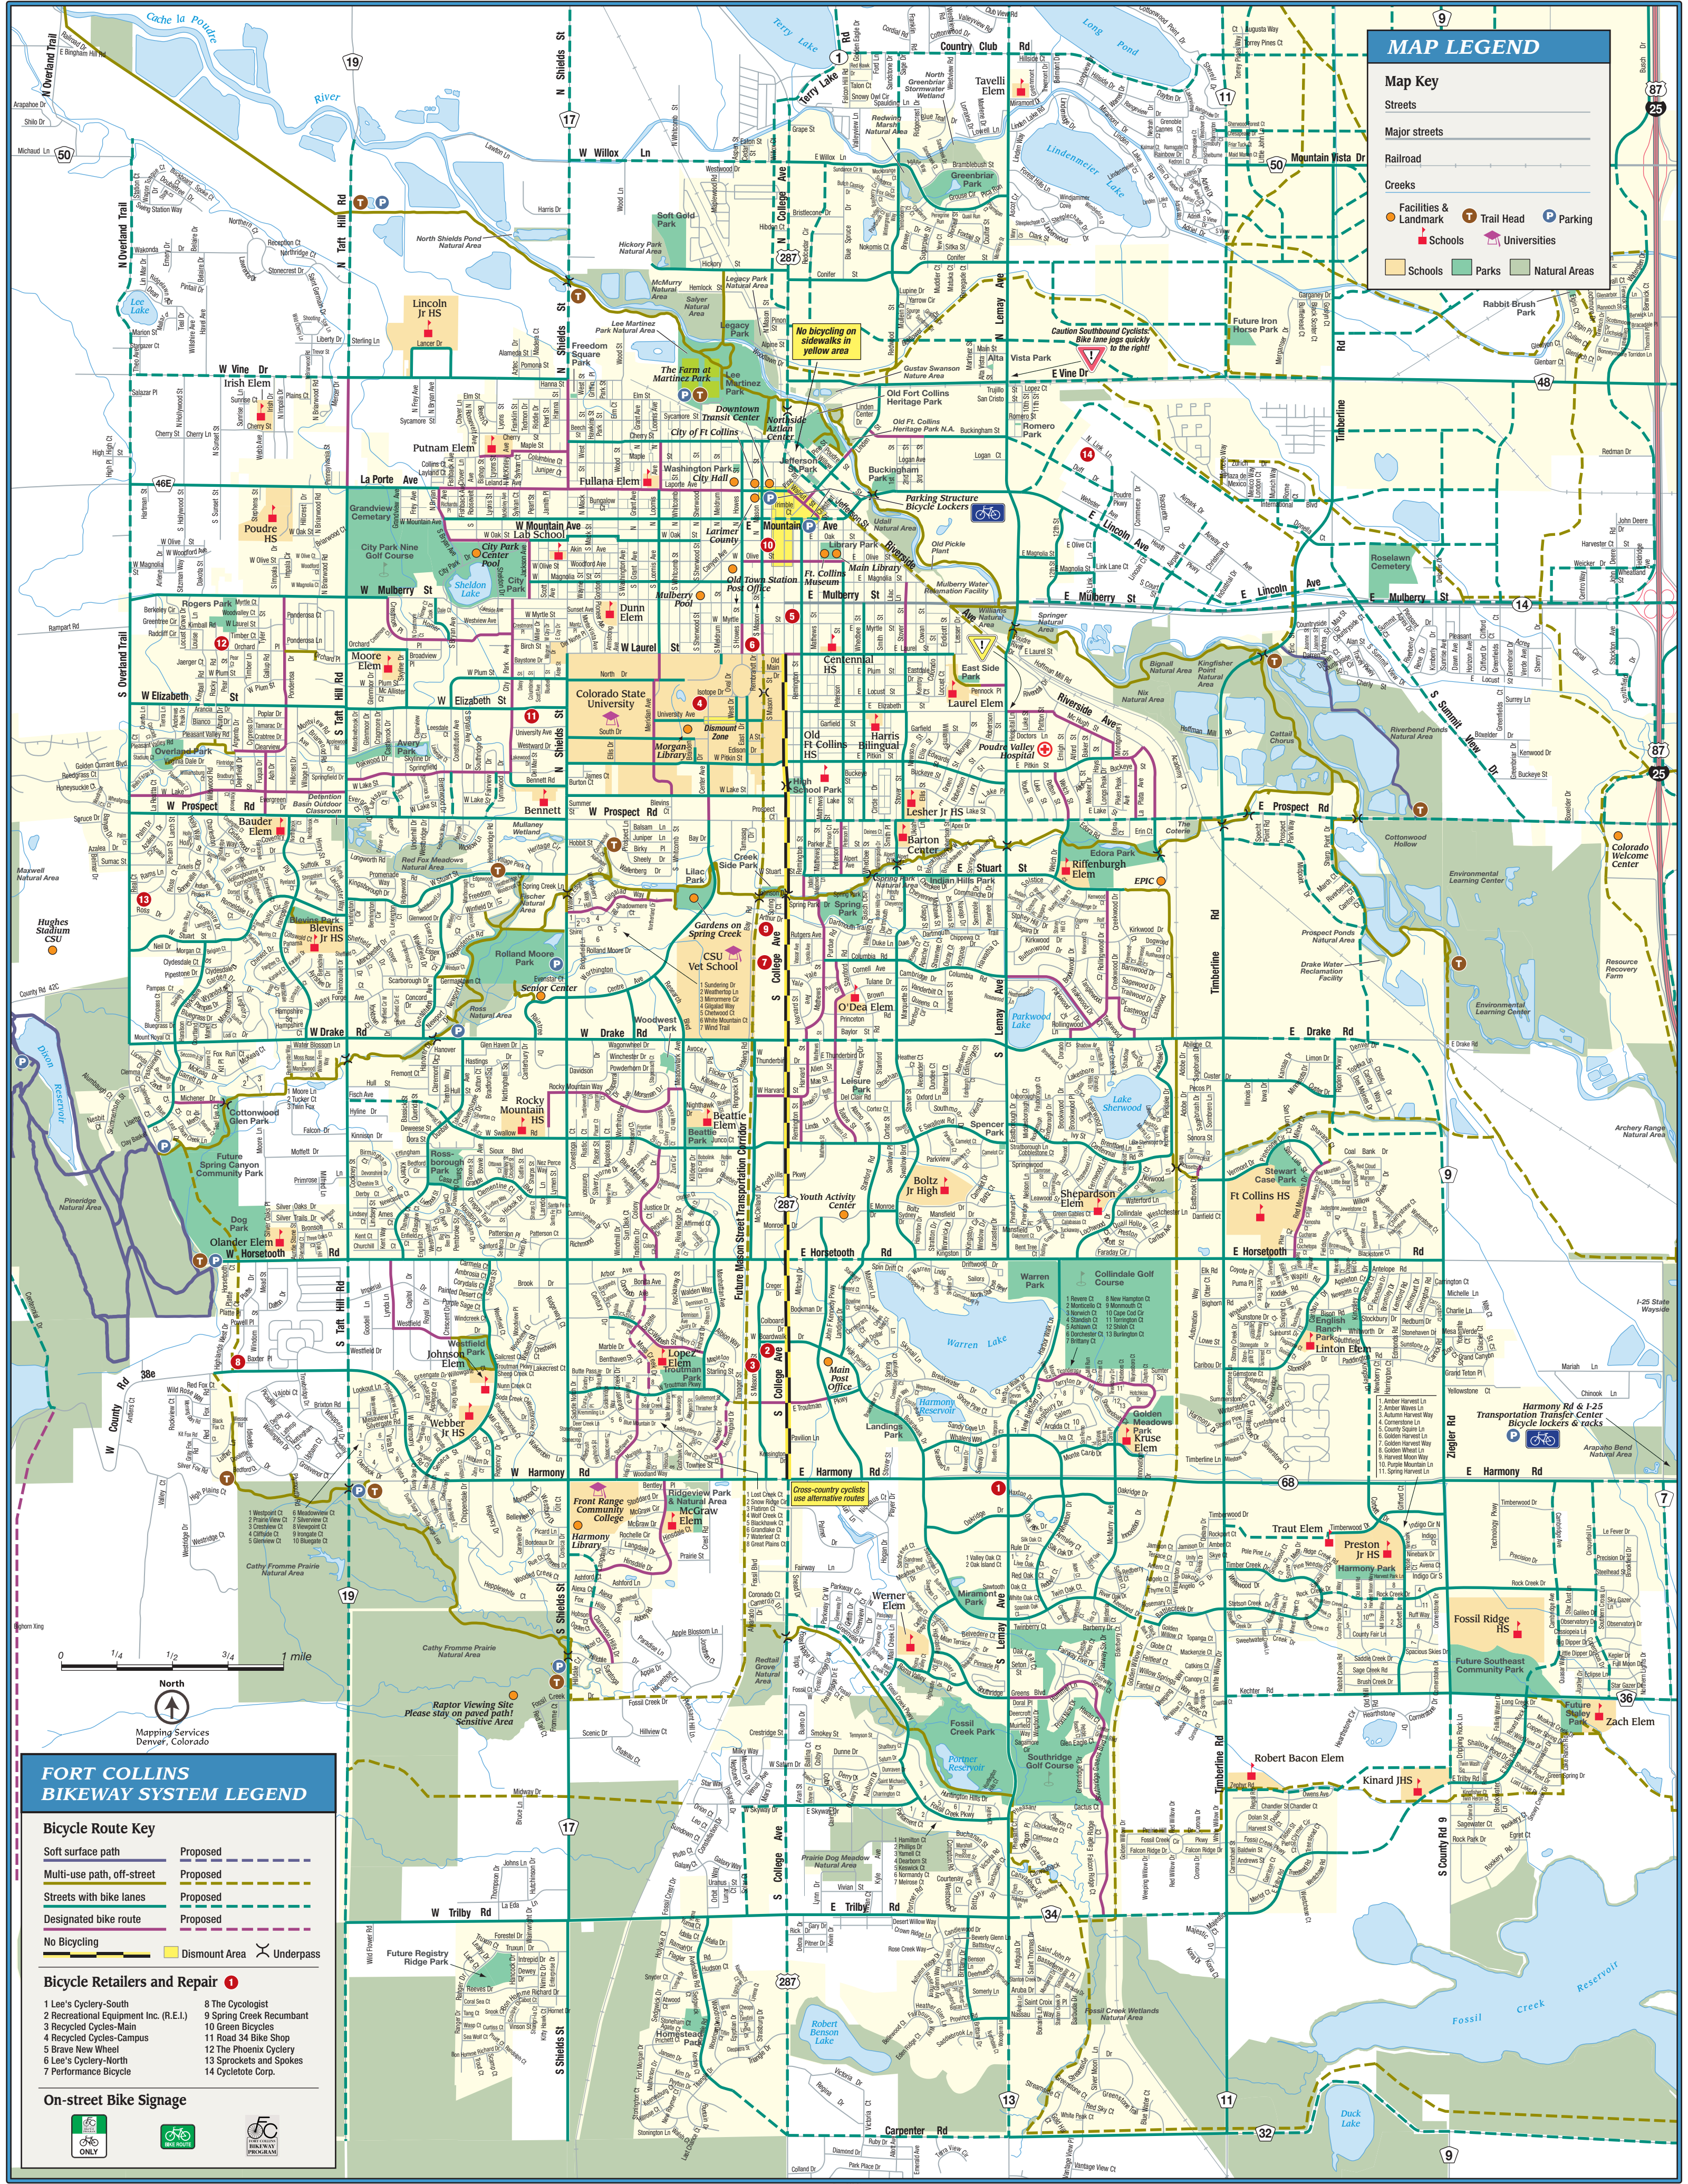

### MAP LEGEND

**Map Key**

- Streets
- Major streets
- Railroad
- Creeks
- Facilities & Landmark
- Schools
- Parks
- Natural Areas
- Trail Head
- Parking
- Universities

Mapping Services  
Denver, Colorado

### FORT COLLINS BIKEWAY SYSTEM LEGEND

**Bicycle Route Key**

- Soft surface path
- Multi-use path, off-street
- Streets with bike lanes
- Designated bike route
- No Bicycling
- Proposed
- Dismount Area
- Underpass

**On-street Bicycle Signage**

No bicycling on sidewalks in yellow area

Caution Southbound Cyclists - Slow down quickly to the right!

Cross-country cyclists use alternative routes

Harmony Rd & I-25 Transportation Transfer Center Bicycle lockers & racks

Raptor Viewing Site Please stay on paved path! Sensitive Area